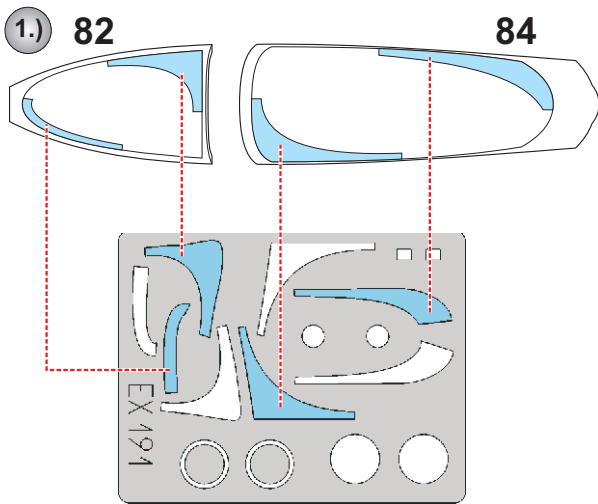

eduard
MASK

EF-2000 Typhoon Single Seater 1/48

The die-cut mask for accurate canopy frame painting of the
Revell scale 1/48 KIT

EX 191

LIQUID MASK

REFERENCES: Model expert #12/1999