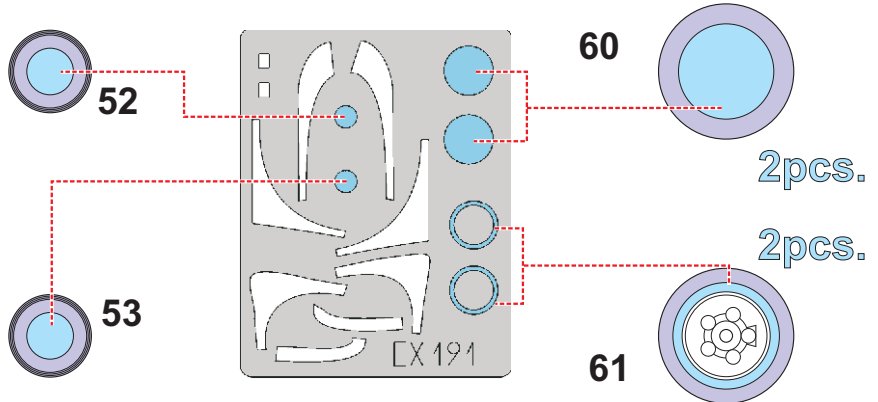

eduard
MASK

EF-2000 Typhoon Single Seater 1/48

The die-cut mask for accurate canopy frame painting of the
Revell scale 1/48 KIT

EX 191

LIQUID MASK

REFERENCES: Model expert #12/1999