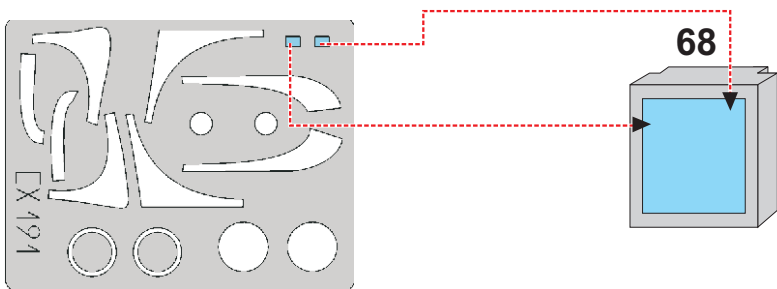

eduard
MASK

EF-2000 Typhoon Single Seater 1/48

The die-cut mask for accurate canopy frame painting of the
Revell scale 1/48 KIT

EX 191

LIQUID MASK

REFERENCES: Model expert #12/1999