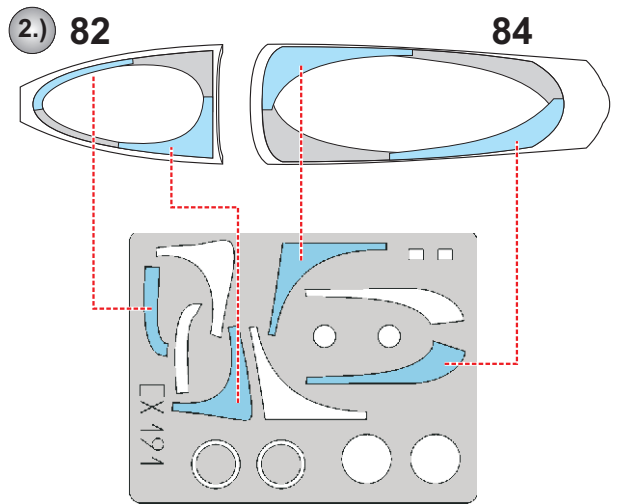

eduard
MASK

EF-2000 Typhoon Single Seater 1/48

The die-cut mask for accurate canopy frame painting of the
Revell scale 1/48 KIT

EX 191

LIQUID MASK

REFERENCES: Model expert #12/1999