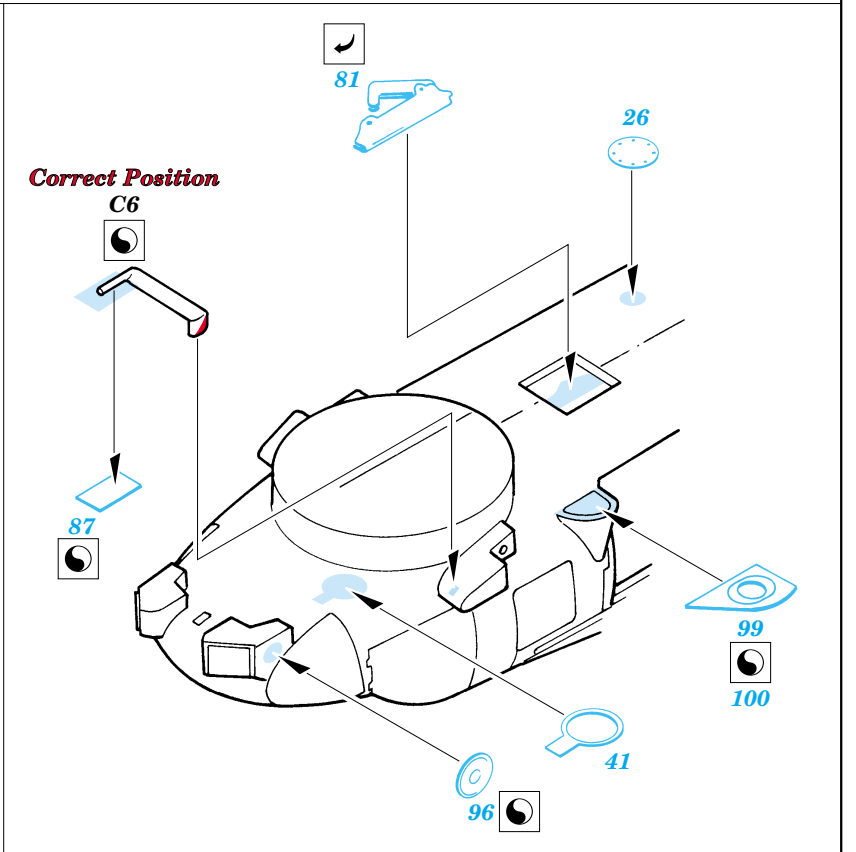

FILL  
TMELIT

2 sets

A  
2 sets

2 pcs 59

Look for **Express Mask XS 172** for 1/72 SH-60J Sea Hawk  
( not included in this set )