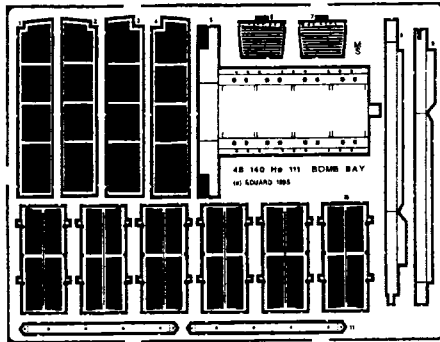

He-111 BOMB BAY

1/48 scale detail set for MONOGRAM kit

48 140

- OPPOSITE SIDE
- REMOVE
- BEND
- REPLACE
- GRIND