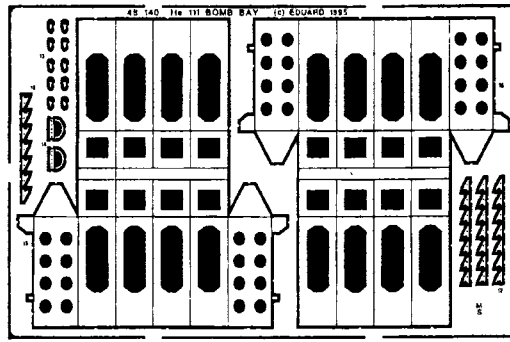

He-111 BOMB BAY

1/48 scale detail set for MONOGRAM kit

48 140

- OPPOSITE SIDE
- REMOVE
- BEND
- REPLACE
- GRIND