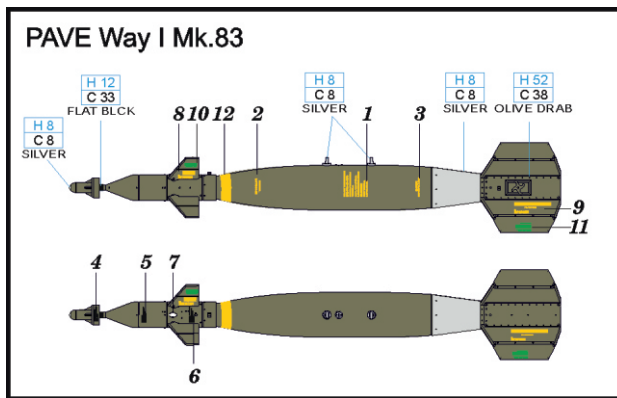

648 452 PAVE Way I Mk.83 Slow Speed 1/48 LGB Non-Thermally Protected

BEST BRASS RESIN AROUND!