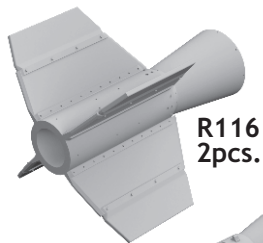

# 648 452 PAVE Way I Mk.83 Slow Speed LGB Non-Thermally Protected

1/48 scale

R116  
2pcs.

R115  
2pcs.

R112  
2pcs.

R113  
2pcs.

R114  
8pcs.

## COLOURS

GSI Creos (GUNZE)		Mr.METAL COLOR	
AQUEOUS	Mr.COLOR		
[H 8]	[C 8]	SILVER	
[H12]	[C33]	FLAT BLACK	
[H27]	[C44]	TAN	
[H52]	[C12]	OLIVE DRAB	

This product contains metal and resin detail parts for upgrading scale plastic models. When selecting this set make sure that it is for the kit mentioned in product name as these sets are made specifically for that kit. When upgrading the model some cutting or corrections may be necessary for parts to fit accurately. **WARNING!** This set contains small and sharp parts. Work carefully in a ventilated and well-lit room. Safety glasses are recommended. This product is not suitable for children below 14 years of age.