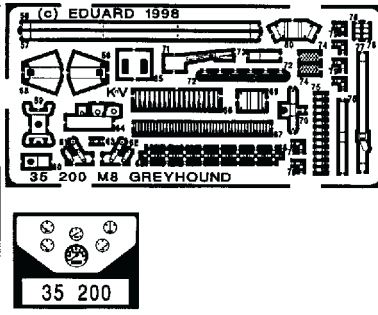

M8 GREYHOUND

1/35 scale detail set for Tamiya kit

35 200

- OPPOSITE SIDE
- REMOVE
- REPLACE
- GRIND