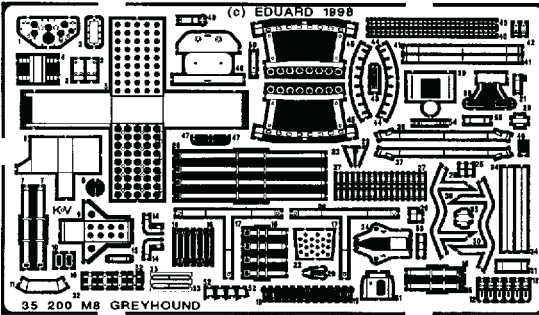

M8 GREYHOUND

1/35 scale detail set for Tamiya kit

35 200

- OPPOSITE SIDE
- REMOVE
- REPLACE
- GRIND