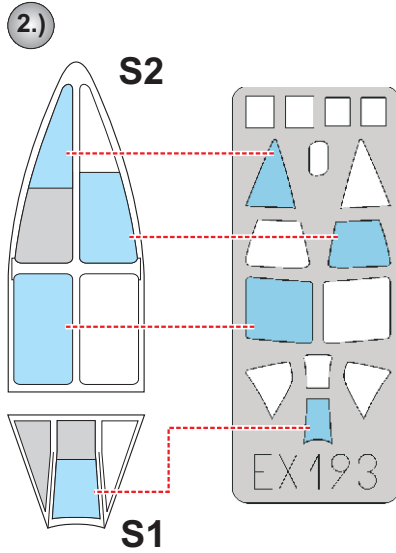

eduard
MASK

Ki-43 II Oscar 1/48

The die-cut mask for accurate canopy frame painting of the
Hasegawa scale 1/48 KIT

EX 193

INTERIOR COLOR

CAMOUFLAGE COLOR

Q1

REFERENCES: