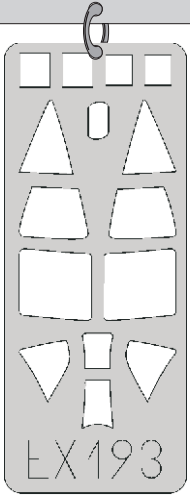

eduard
MASK

Ki-43 II Oscar 1/48

The die-cut mask for accurate canopy frame painting of the
Hasegawa scale 1/48 KIT

EX 193

INTERIOR COLOR

CAMOUFLAGE COLOR

Q1

REFERENCES:

- Aero Detail #29 - Nakajima Ki-43 "Oscar" Hayabusa
- Monografie Lotnicze #48 - Nakajima Ki-43 "Oscar" Hayabusa
- Replic #38 /octobre 1994