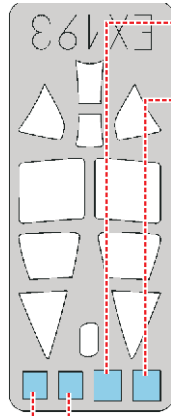

eduard
MASK

Ki-43 II Oscar 1/48

The die-cut mask for accurate canopy frame painting of the
Hasegawa scale 1/48 KIT

EX 193

INTERIOR COLOR

CAMOUFLAGE COLOR

Q1

REFERENCES: