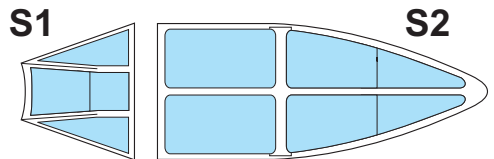

eduard
MASK

Ki-43 II Oscar 1/48

The die-cut mask for accurate canopy frame painting of the
Hasegawa scale 1/48 KIT

EX 193

INTERIOR COLOR

CAMOUFLAGE COLOR

Q1

REFERENCES: