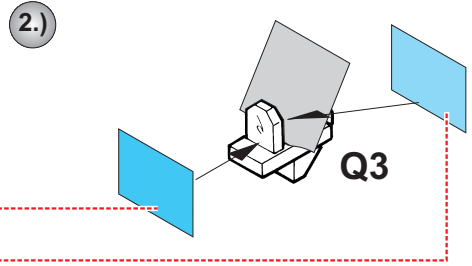

eduard
MASK

Ki-43 II Oscar 1/48

The die-cut mask for accurate canopy frame painting of the
Hasegawa scale 1/48 KIT

EX 193

INTERIOR COLOR

CAMOUFLAGE COLOR

Q1

REFERENCES: