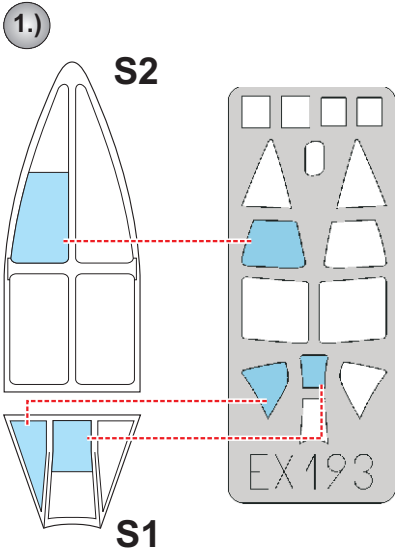

eduard
MASK

Ki-43 II Oscar 1/48

The die-cut mask for accurate canopy frame painting of the
Hasegawa scale 1/48 KIT

EX 193

INTERIOR COLOR

CAMOUFLAGE COLOR

Q1

REFERENCES: