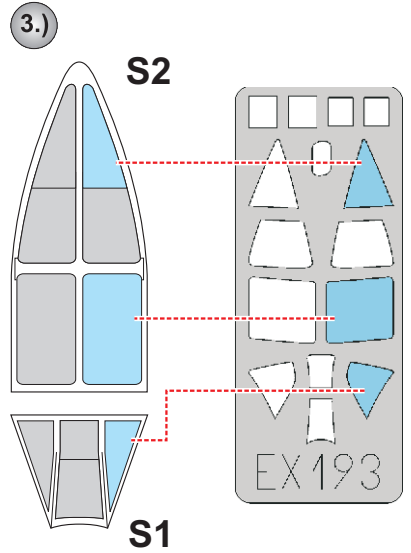

eduard
MASK

Ki-43 II Oscar 1/48

The die-cut mask for accurate canopy frame painting of the
Hasegawa scale 1/48 KIT

EX 193

INTERIOR COLOR

CAMOUFLAGE COLOR

Q1

REFERENCES: