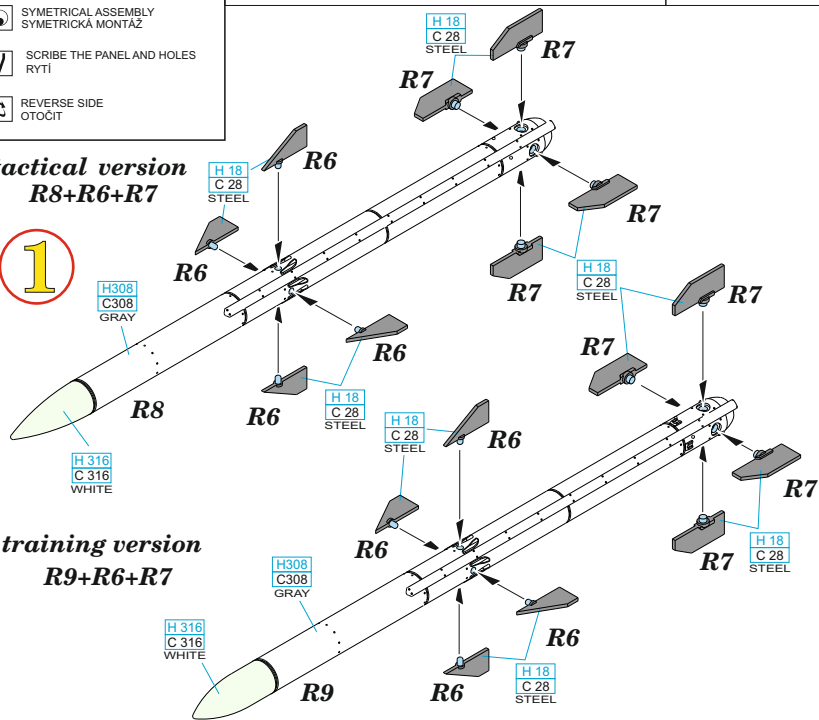

- REMOVE ODSTRANIT
- BEND OHNOUT
- GRIND OBRIOUSIT
- OPTION VOLBA
- DRILL HOLE VRTAT OTVOR
- REPLACE NAHRADIT

SYMETRICAL ASSEMBLY SYMETRICKA MONTAZ

SCRIBE THE PANEL AND HOLES RYTI

REVERSE SIDE OTOCIT

CORRECT POSITION

R5 - Lavett RB99

CORRECT POSITION

R4 - LAU-129

tactical version
R8+R6+R7

1

training version
R9+R6+R7

2

tactical version